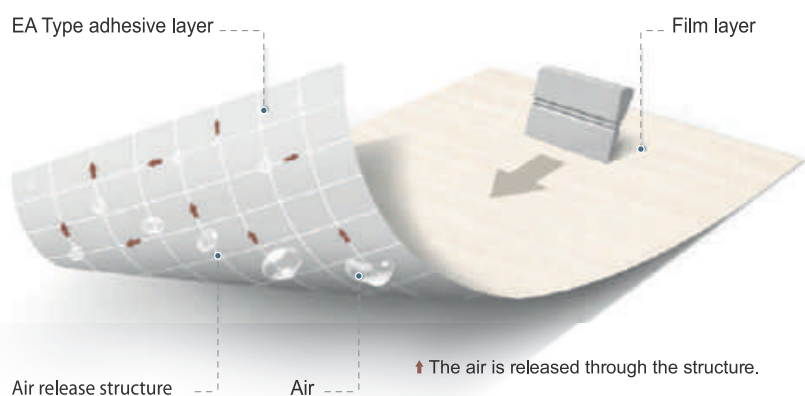

## TECHNICAL INFORMATION

Cover Styl' stretchable architectural film is a printed film with adhesive consisting of 3 layers.

1. Embossed & printed film layer (vinyl-chloride plastic)
2. Simplified adhesive (acrylic)
3. Release paper

The diagram is a representative structure of Cover Styl' films. The actual structures and materials may be slightly different for each series.

## EASY TO INSTALL WITH AIR RELEASE ADHESIVE

Cover Styl' is applied using an Acryl type adhesive, which has an adhesive surface with grid grooves for air-release between the film and the substrate. The air is released along these grooves, enabling the film to be quickly and easily affixed to large or complex surfaces.

This provides a higher quality finish. Facilitates the release of air when the film is affixed, enabling easy application to large or complex surfaces.

Enabling the film to be installed quick and easy.