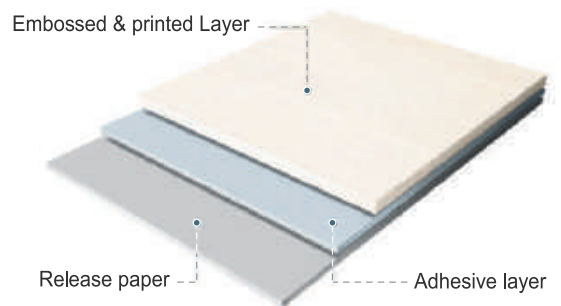

## TECHNICAL INFORMATION

Cover Styl' stretchable architectural film is a printed film with adhesive consisting of 3 layers.

1. Embossed & printed film layer (vinyl-chloride plastic)
2. Simplified adhesive (acrylic)
3. Release paper

## EASY TO INSTALL WITH AIR RELEASE ADHESIVE

Cover Styl' is applied using an Acryl type adhesive, which has an adhesive surface with grid grooves for air-release between the film and the substrate. The air is released along these grooves, enabling the film to be quickly and easily affixed to large or complex surfaces.